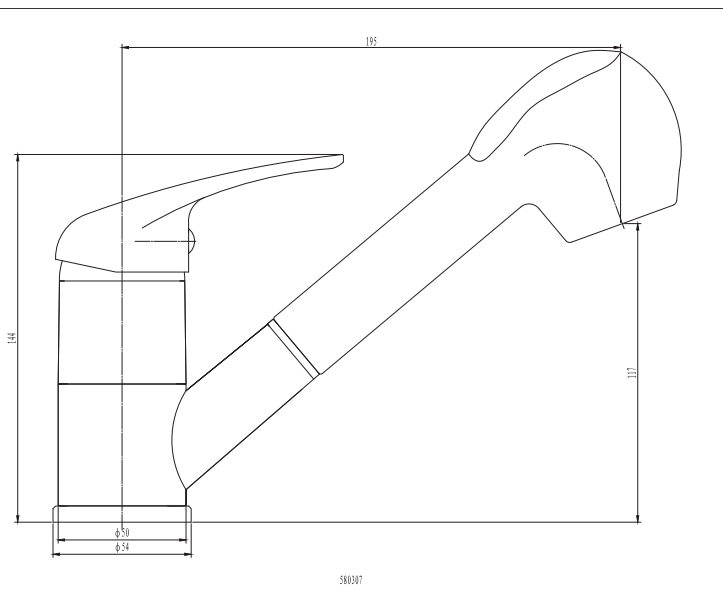

# TECHNICAL SPECIFICATIONS

Product Code: 580307

Description	Mono Sink Mixer With Pull Out Spout
Box Qty	12
Pressure System	Single Flow
Head	Ceramic Cartridge
Inlet	1/2" Flexi Hoses
Outlet	Aerator
Min/Max Operating Pressure	0.2 - 5 BAR